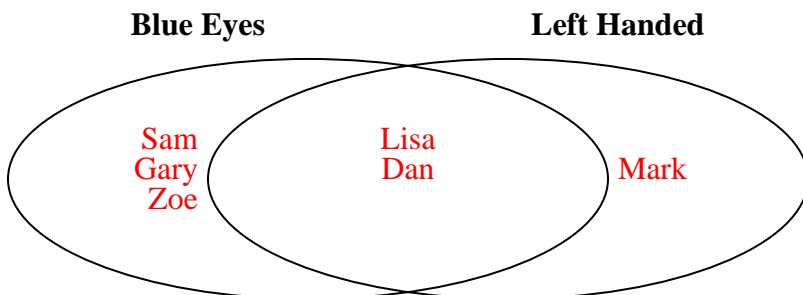

Chain Store

Free Delivery

- 3) The table below shows the physical traits of several pets in a pet shelter. Use the chart to fill in the Venn Diagram.

	Sparkles	Lucky	Bubbles	Coco	Alfus	Emily
Type	Dog	Dog	Cat	Dog	Cat	Dog
Fur Length	Long	Long	Short	Long	Short	Short

Dog

Short Hair

Solve each problem.

- 1) The table below shows the physical traits of different students. Use the chart to fill in the Venn Diagram.

	Gary	Dan	Lisa	Sam	Mark	Zoe
Eye Color	Blue	Blue	Blue	Blue	Green	Blue
Dominant Hand	Right	Left	Left	Right	Left	Right

- 2) The table below shows the information on several pizza places. Use the chart to fill in the Venn Diagram.

	Slice of Life	Za Pizza	Italy's Best	John's Pizza	Luigi's Pizza	Oven Baked
Type	Chain	Family Owned	Family Owned	Chain	Family Owned	Chain
Delivery	Free	Free	Free	Pay	Free	Pay

- 3) The table below shows the physical traits of several pets in a pet shelter. Use the chart to fill in the Venn Diagram.

	Sparkles	Lucky	Bubbles	Coco	Alfus	Emily
Type	Dog	Dog	Cat	Dog	Cat	Dog
Fur Length	Long	Long	Short	Long	Short	Short