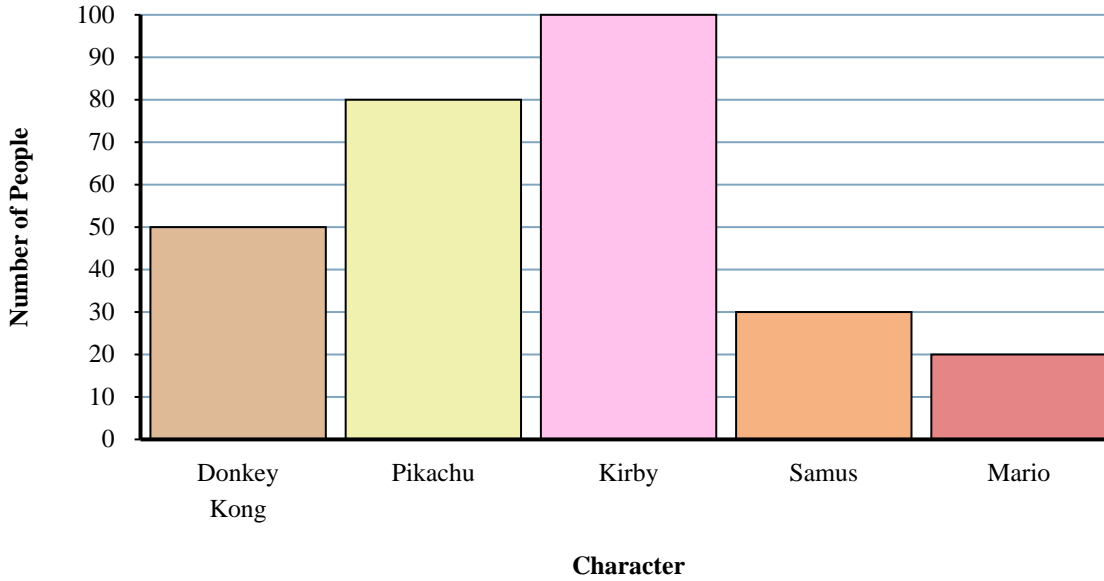

Solve each problem.

Answers

**Favorite Game Characters**

- 1) Which character did the fewest number of people say was their favorite?
- 2) Did more people like Mario or Samus?
- 3) How many people liked Samus the best?
- 4) How many people total answered the poll?
- 5) Did fewer people like Pikachu or Kirby?
- 6) How many fewer people liked Samus than liked Donkey Kong?
- 7) Which character did the largest number of people say was their favorite?
- 8) How many more people liked Kirby than liked Mario?
- 9) What is the difference in the number of people who liked Mario and the number who liked Donkey Kong?
- 10) Which character did exactly 100 people say was their favorite?

1. \_\_\_\_\_
2. \_\_\_\_\_
3. \_\_\_\_\_
4. \_\_\_\_\_
5. \_\_\_\_\_
6. \_\_\_\_\_
7. \_\_\_\_\_
8. \_\_\_\_\_
9. \_\_\_\_\_
10. \_\_\_\_\_

Solve each problem.

**Favorite Game Characters**

Answers

- Which character did the fewest number of people say was their favorite?
- Did more people like Mario or Samus?
- How many people liked Samus the best?
- How many people total answered the poll?
- Did fewer people like Pikachu or Kirby?
- How many fewer people liked Samus than liked Donkey Kong?
- Which character did the largest number of people say was their favorite?
- How many more people liked Kirby than liked Mario?
- What is the difference in the number of people who liked Mario and the number who liked Donkey Kong?
- Which character did exactly 100 people say was their favorite?