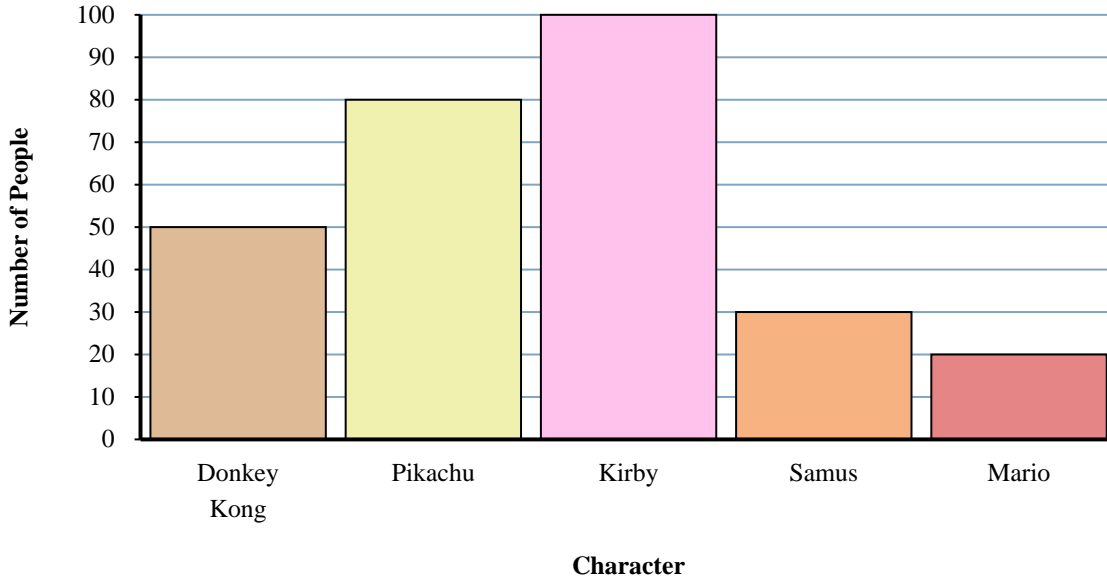

Solve each problem.

Answers

**Favorite Game Characters**

- 1) Which character did the fewest number of people say was their favorite?
- 2) Did more people like Mario or Samus?
- 3) How many people liked Samus the best?
- 4) How many people total answered the poll?
- 5) Did fewer people like Pikachu or Kirby?
- 6) How many fewer people liked Samus than liked Donkey Kong?
- 7) Which character did the largest number of people say was their favorite?
- 8) How many more people liked Kirby than liked Mario?
- 9) What is the difference in the number of people who liked Mario and the number who liked Donkey Kong?
- 10) Which character did exactly 100 people say was their favorite?